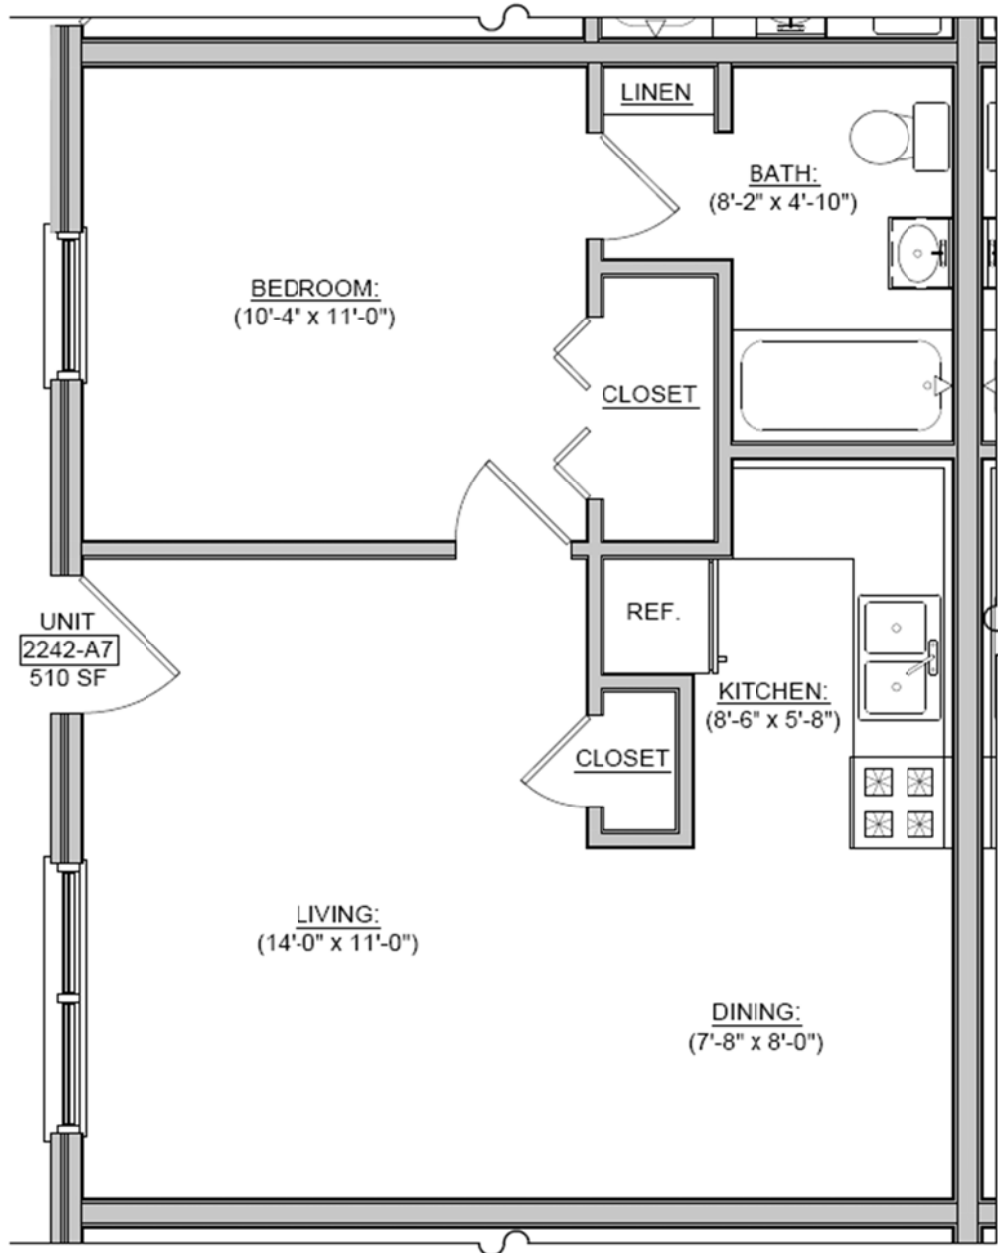

# 2242 W. Burr Oak Ave, Blue Island, IL 60406 (A-7)

NOTE: Units #2242-A7 & A15 / #2250-B3 & B11 / #2251-C7 & C15

UNIT	1-Bed Apt.(Middle-Upper Left-Hand): Floor Plan	ACTUAL CONDITIONS AND DIMENSIONS MAY VARY FROM DRAWING WITHOUT NOTICE OR WARNING.	
ADDRESS	2242, 2250, 2251 W. Burr Oak Ave.; Chicago, IL.		