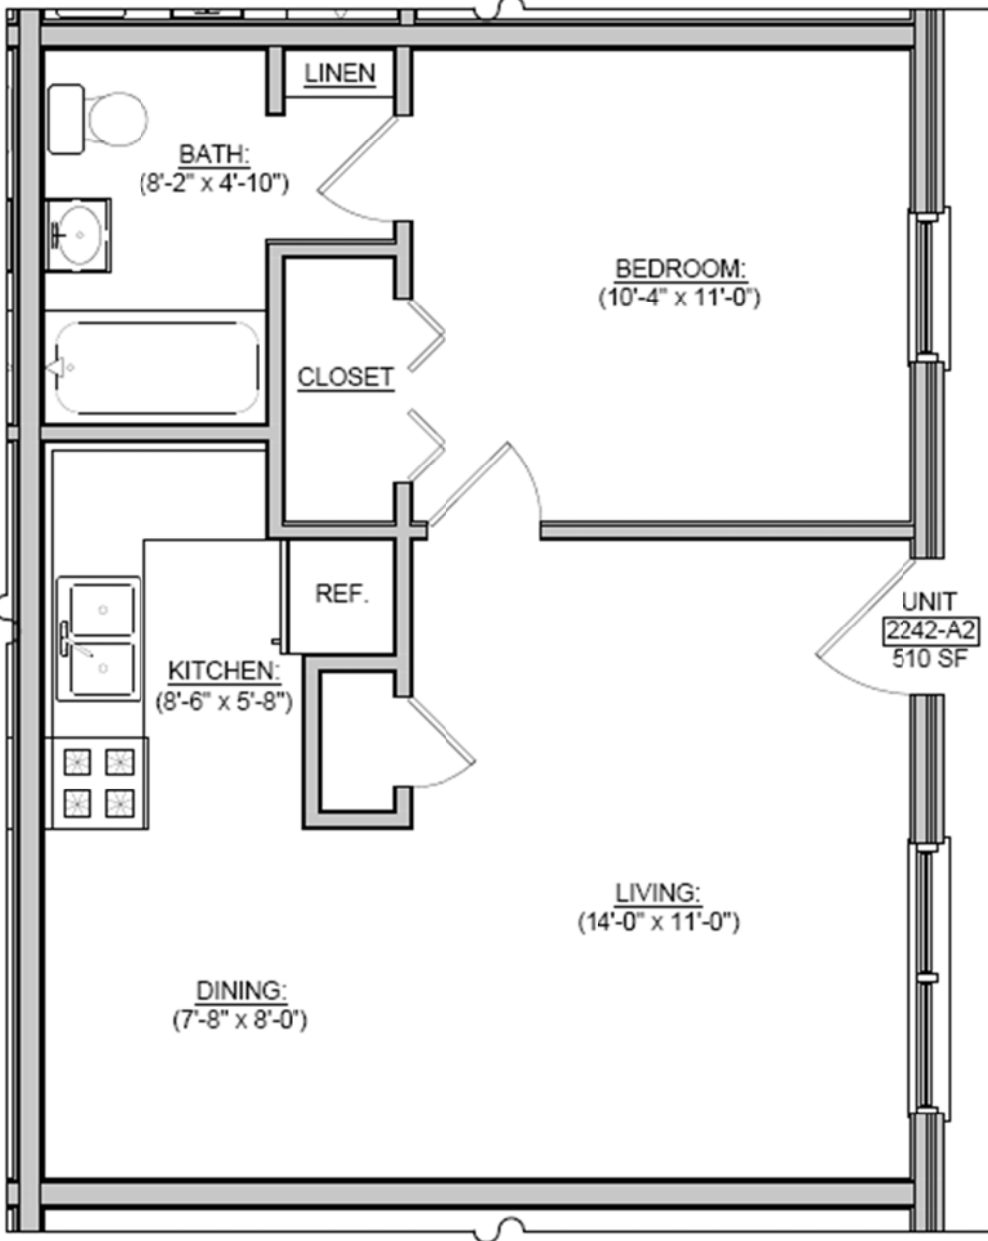

2242 W. Burr Oak Ave (A-10)

NOTE: Units #2242-A2 & A10 / #2250-B6 & B14 / #2251-C2 & C10

UNIT	1-Bed Apt.(Middle-Upper Right-Hand): Floor Plan	ACTUAL CONDITIONS AND DIMENSIONS MAY VARY FROM DRAWING WITHOUT NOTICE OR WARNING.	
ADDRESS	2242, 2250, 2251 W. Burr Oak Ave.; Chicago, IL.		